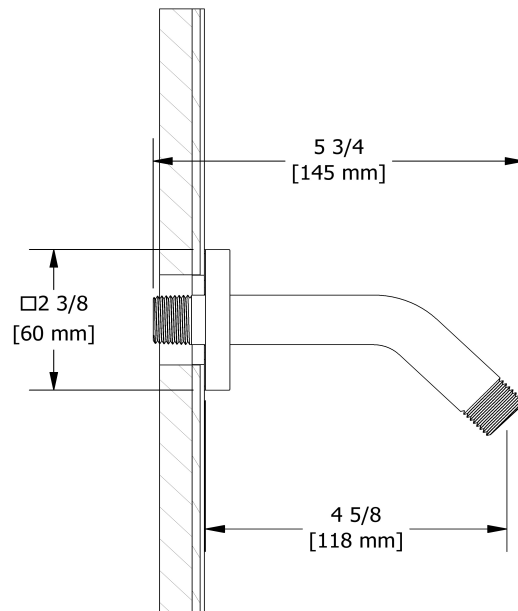

Specifications

Regular shower arm
546

Descriptions

- 1/2" inlet male NPT
- Square flange

Available colors

- C : Chrome
- BN : Brushed Nickel (PVD)

Sizes, models and finishes may differ from those presented.